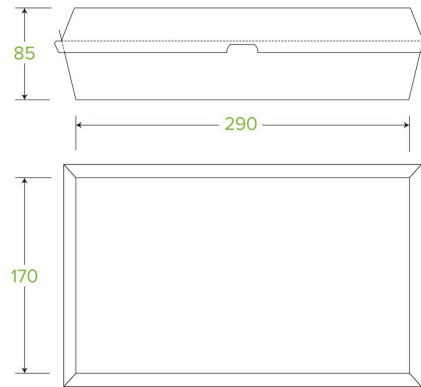

## Family BioBoard White Box BB-FAMILY BOX-W

These white family-size cardboard food boxes are made from recycled paperboard. Our cardboard boxes are simple and sturdy – perfect for packing a full meal on the go. Our recycled cardboard packaging is also available in kraft options.

<b>Carton quantity:</b> 100	<b>Sleeves per carton:</b> 2	<b>Units per sleeve:</b> 50
<b>Carton Size LxWxH (cm):</b> 43.5x33.5x68	<b>Carton gross weight (kg):</b> 7.600000	<b>Raw material:</b> Paper - FSC™ Recycled
<b>Lining/coating:</b> None	<b>Window material:</b> None	<b>Inks:</b> Food Contact Safe Inks
<b>Brim fill capacity (ml):</b> 2644	<b>Dimensions top LxW (mm):</b> 290x170	<b>Dimensions base LxW (mm):</b> 290x170
<b>Product Depth:</b> 85	<b>Product weight (g):</b> 67.4	<b>Thickness:</b> 380gsm
<b>Use:</b> Dry Contents Only, Hot or Cold	<b>Manufactured:</b> China	<b>Customise:</b> Print
<b>MOQ custom:</b> 30000	<b>Mould fees:</b> No	<b>Environmental production certified:</b> ISO 14001
<b>Facility Quality Systems:</b> ISO 9001	<b>Factory food safety certified:</b> BRC	<b>Corporate social accreditation:</b> SMETA
<b>Home compostable:</b> No	<b>Industrially compostable:</b> No	<b>Recyclable:</b> No